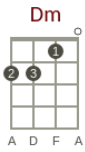

Part Of The Union

artist:The Strawbs

writer:Richard Hudson, John Ford

key:C, 4/4 Mixed Strum

Intro: Part pick part strum [C] [C] [G!] [G!] [G!] [G!] [C] [C] [G!] [G!] [G!] [G!]

Now [C] I'm a union man, a-[Dm]mazed at what I am
I [F] say what I [C] think, "That the [Dm] company [C] stinks"
Yes, [G] I'm a [F] union [C] man

[C] [C] [G!] [G!] [G!] [G!] [C] [C] [G!] [G!] [G!] [G!]

When we [C] meet at the local hall, I'll be [Dm] voting with them all
With a [F] hell of a [C] shout it's, "[Dm] Out, brothers [C] out"
And the [G] rise of the [F] factory's [C] fall